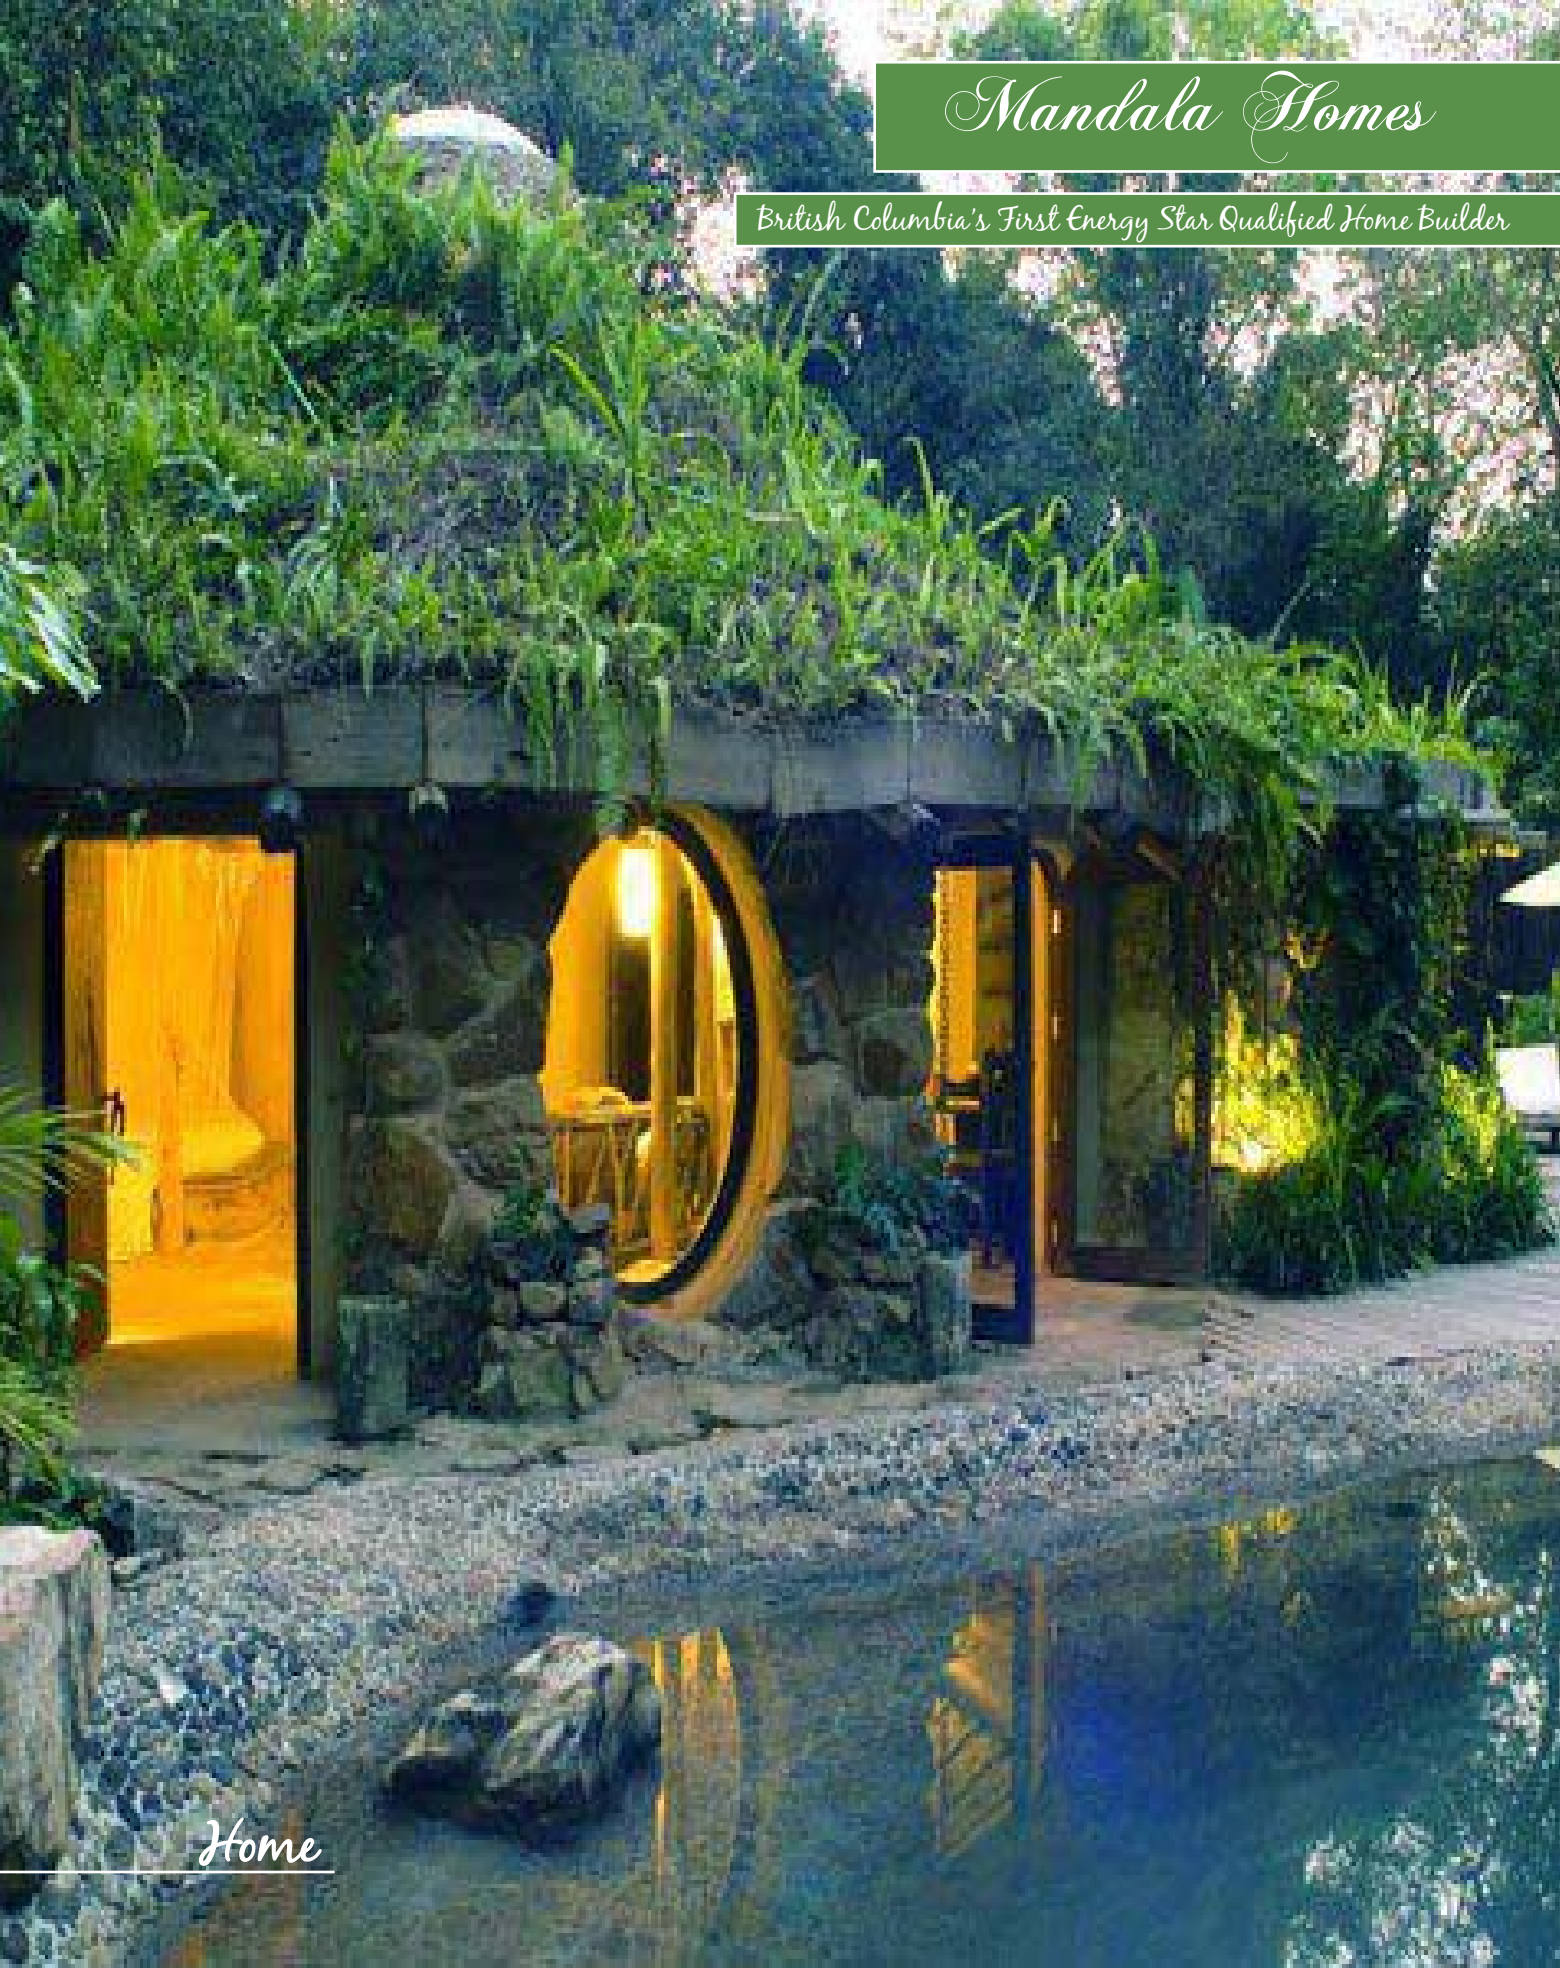

Mandala Homes

British Columbia's First Energy Star Qualified Home Builder

Home

I had a conversation with a friend about what it's like to live in a round house. "How is it different then living in a traditionally shaped home?" she asked.

Behind the walls of Mandala Homes is a team of dedicated people with clear vision to build and design from "inspiration from the harmony existing within round spaces in nature and throughout human evolution." In 2000, Lars Chose started Mandala Homes, which became British Columbia's first Energy Star efficient home builder. Lars has been involved in designing and creating homes for over 20 years. He and his partner Rachel connect with the homeowners in a soulful way and secure the home's meaning and core values.

-mandalahomes.com

Well, let me count the ways... I feel held by the container of this space, gently. It's like a womb, like a hug from a home; it's a safe and inspiring place to be creative. It feels like there are no corners for "bad energy" to get trapped. I experience a profound sense of peace and harmony in this home. With the tall south windows, the huge center skylight and connected outdoor rooms, it feels like being one with nature.